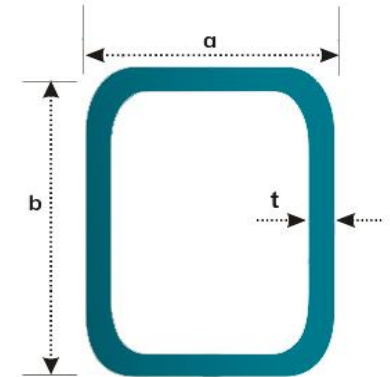

## Metric Rectangular Tube

Material Available: Carbon Steel - E235 / S355J2H - EN 10210

EN 10219, EN 10305.5 / Stainless Steel - 304, 304L, 316

Stocked in 3m available in 6m lengths

All sizes shown may not be in stock, please call us for more information