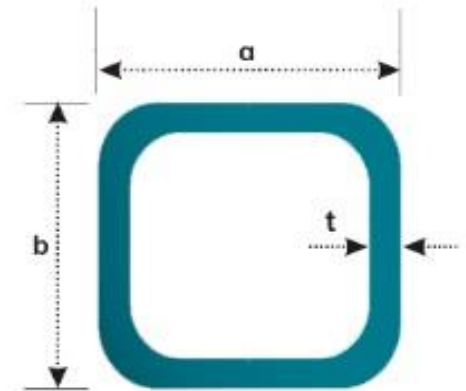

## Metric Square Tube

Material Available: Carbon Steel - E235 / S355J2H - EN 10210

EN 10219, EN 10305.5 / Stainless Steel - 304, 304L, 316

Stocked in 3m available in 6m lengths

All sizes shown may not be in stock, please call us for more information